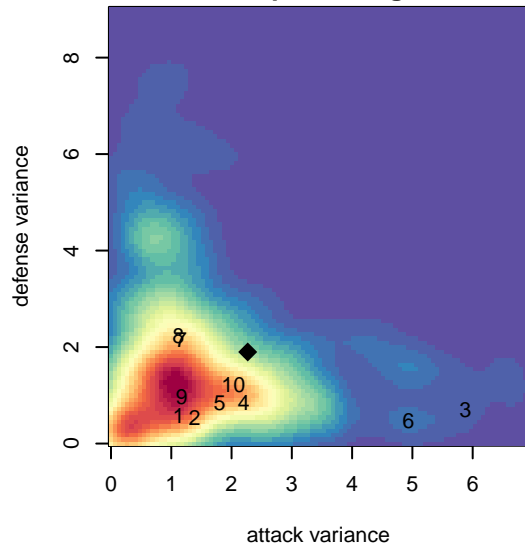

FC Bellevue G04

Bellevue, WA
G04 total strength=651
attack=0.83 defense=0.43
spr league = Spr PSPL Copa U13

alt names used:
F.C. Bellevue Girls 04
FC BELLEVUE HERON G04 (WA)

Venues played:
2016 Spr PSPL Copa U13
2016 WA Cup U13 Bronze U13

**attack and defense variance (black dot)
relative to other teams
and top 10 in region**

**attack and defense rating
relative to others at age
and all opponents in last 13 months**

**attack and defense rating
relative to others at age
and all opponents in last 13 months**

Performance relative to 13 month average

Performance relative to 13 month average

Distribution of opponents
 Red = Lose zone, Blue = Win zone, Green = Even
 Black line separates win/lose zones

lot. A=Neither has attack advantage, B=Opponent has both attack and defense advantage, C=Opponent has both attack and defense disadvantage, D=Both have