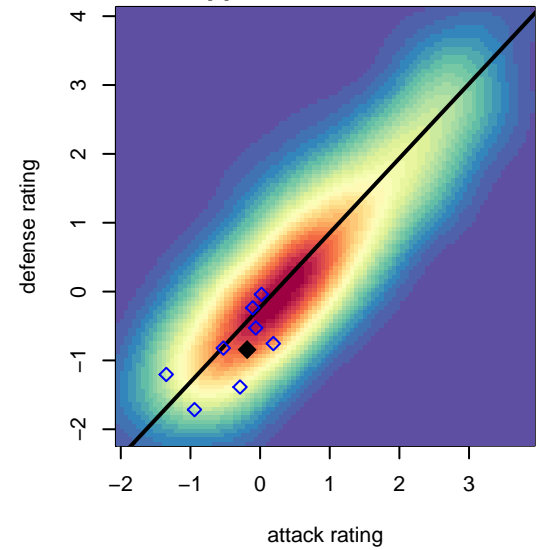

FC Bellevue G04

Bellevue, WA
G04 total strength=651
attack=0.83 defense=0.43
spr league = Spr PSPL Copa U13

alt names used:
F.C. Bellevue Girls 04
FC BELLEVUE HERON G04 (WA)

Venues played:
2016 Spr PSPL Copa U13
2016 WA Cup U13 Bronze U13

**attack and defense variance (black dot)
relative to other teams
and top 10 in region**

**attack and defense rating
relative to others at age
and all opponents in last 13 months**

**attack and defense rating
relative to others at age
and all opponents in last 13 months**

Performance relative to 13 month average

Performance relative to 13 month average

Distribution of opponents
 Red = Lose zone, Blue = Win zone, Green = Even
 Black line separates win/lose zones

lot. A=Neither has attack advantage, B=Opponent has both attack and defense advantage, C=Opponent has both attack and defense disadvantage, D=Both have