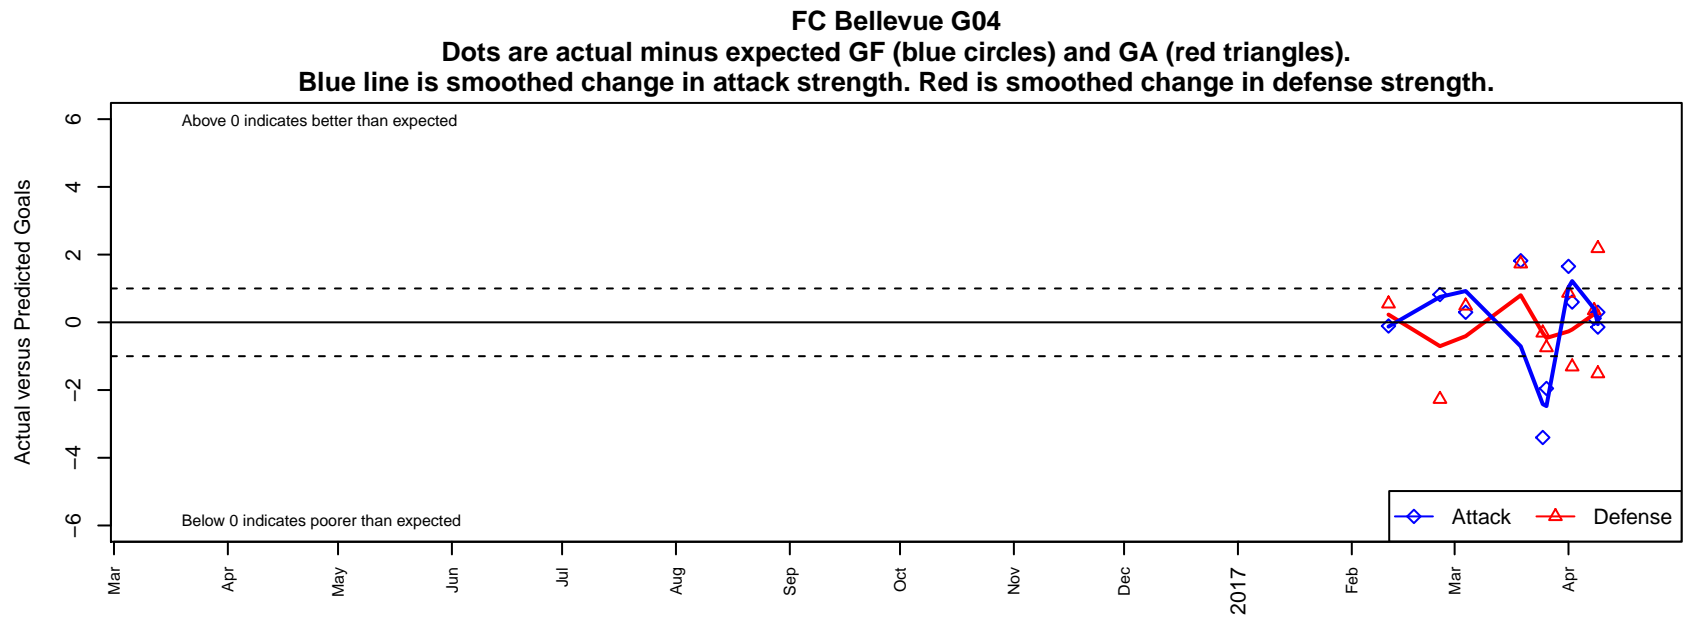

FC Bellevue G04

Bellevue, WA
G04 total strength=651
attack=0.83 defense=0.43
spr league = Spr PSPL Copa U13

alt names used:
F.C. Bellevue Girls 04
FC BELLEVUE HERON G04 (WA)

Venues played:
2016 Spr PSPL Copa U13
2016 WA Cup U13 Bronze U13

**attack and defense variance (black dot)
relative to other teams
and top 10 in region**

**attack and defense rating
relative to others at age
and all opponents in last 13 months**

**attack and defense rating
relative to others at age
and all opponents in last 13 months**

Performance relative to 13 month average

Performance relative to 13 month average

Distribution of opponents
 Red = Lose zone, Blue = Win zone, Green = Even
 Black line separates win/lose zones

lot. A=Neither has attack advantage, B=Opponent has both attack and defense advantage, C=Opponent has both attack and defense disadvantage, D=Both have