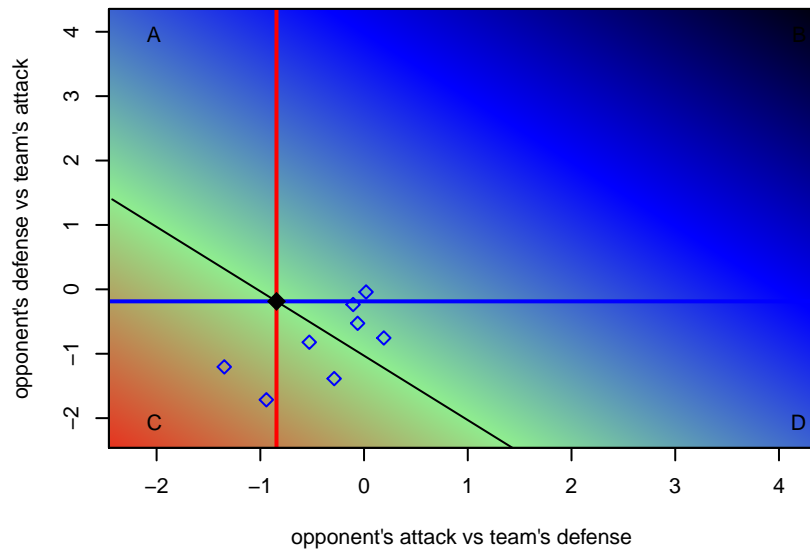

**attack and defense variance (black dot)
relative to other teams
and top 10 in region**

**attack and defense rating
relative to others at age
and all opponents in last 13 months**

**attack and defense rating
relative to others at age
and all opponents in last 13 months**

Performance relative to 13 month average

Performance relative to 13 month average

Distribution of opponents
 Red = Lose zone, Blue = Win zone, Green = Even
 Black line separates win/lose zones

lot. A=Neither has attack advantage, B=Opponent has both attack and defense advantage, C=Opponent has both attack and defense disadvantage, D=Both have